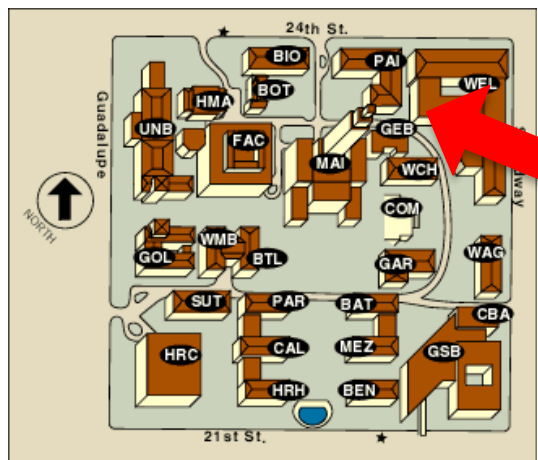

Welch Hall is on the southwest corner of 24th St. and Speedway. The arrow on the map below points to the entry door closest to our offices. Enter, go down the steps (to level 2 where our office is located below street level, (but on street level if you enter the building from Speedway) and turn right. Offices 2.426, 2.424 are on the right and the lab(s) are on the left.

Speedway Parking Garage (SWG)

See small red arrow

Welch Hall (WEL)

Please contact Stephanie Achebe if you have questions or need additional information.
Phone: (512) 471-3761
Email: Stephanie.achebe@utexas.edu