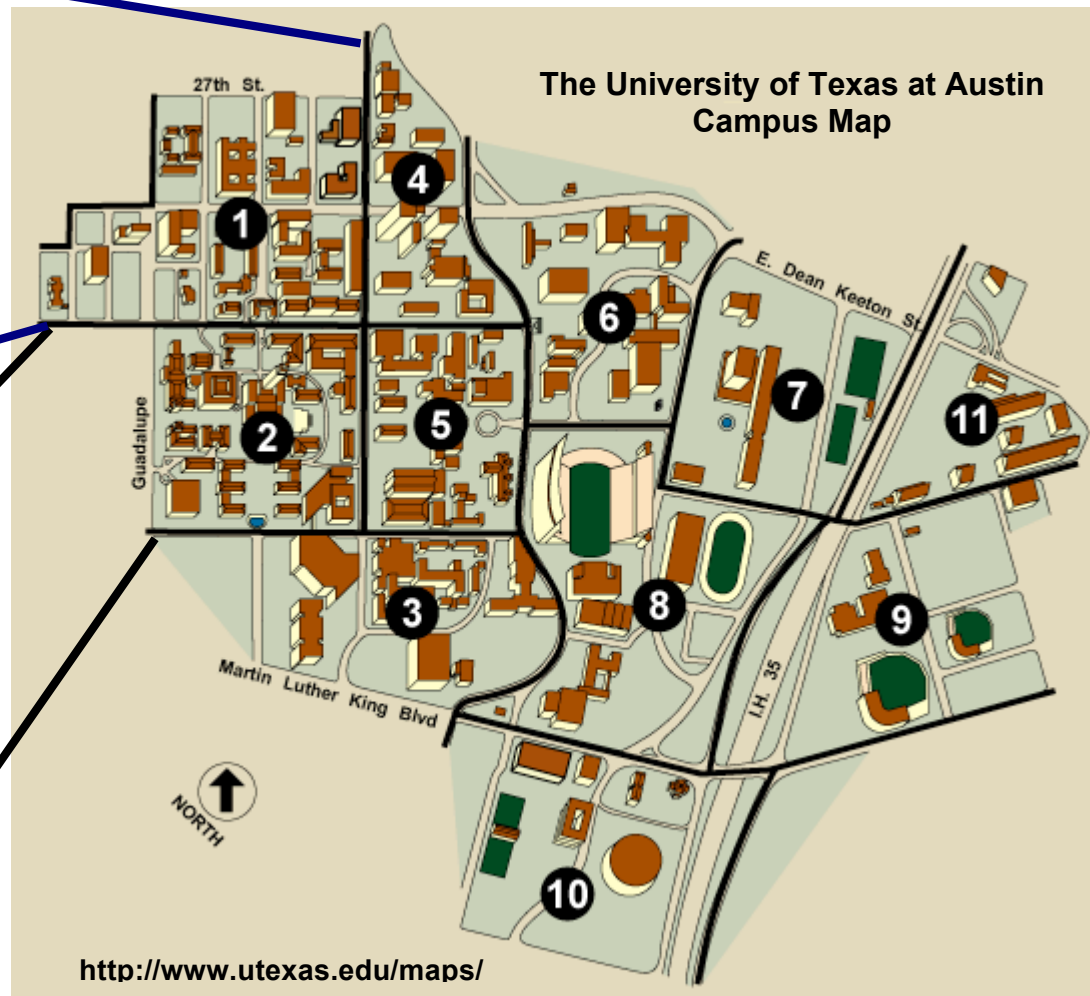

Please contact Stephanie Achebe if you have questions or need additional information.
Phone: (512) 471-3761
Email: Stephanie.achebe@utexas.edu