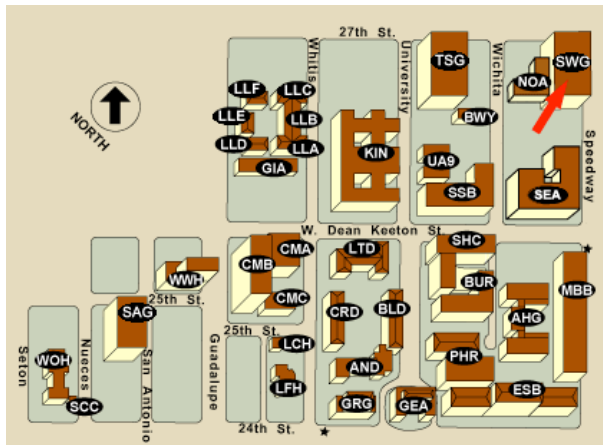

Welch Hall is on the southwest corner of 24th St. and Speedway. The arrow on the map below points to the entry door closest to our offices. Enter, go down the steps (to level 2 where our office is located below street level, (but on street level if you enter the building from Speedway) and turn right. Offices 2.426, 2.424 are on the right and the lab(s) are on the left.

Speedway Parking Garage (SWG)

See small red arrow

Welch Hall (WEL)

Please contact Stephanie Achebe if you have questions or need additional information.
Phone: (512) 471-3761
Email: Stephanie.achebe@utexas.edu